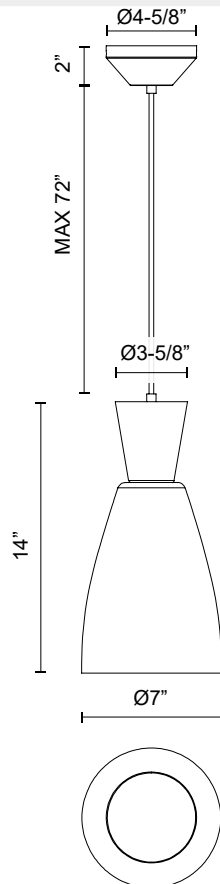

alora mood

P. 1.855.855.8926

CANADA: 19054 28TH Avenue Surrey - BC V3Z 6M3

USA: 3035 E. Lone Mountain Rd - Las Vegas, NV, 89081

ARLO PD534007

FIXTURE DIMENSIONS	D7" x H14"
LAMP TYPE	E26
MAX WATTAGE	60W
BULB QTY	1
BULBS INCLUDED	No
VOLTAGE	120V
GLASS DETAILS	Clear Glass
MATERIAL	Glass; Steel;
WIRE LENGTH	72"
MINIMUM HANG HEIGHT	18"
SLOPED CEILING ADAPTABLE	Yes
LOCATION	Dry
CANOPY DIMENSIONS	D4-5/8" x H2"
PAINT FINISH	BG01; MB01;

[D - Diameter, L - Length, W - Width, H - Height, E - Extension]

AVAILABLE FINISHES:

*For complete warranty terms, please visit: www.aloralighting.com/warranty

WWW.ALORAMOOD.COM

© 2022 KUZCO LIGHTING. ALL RIGHTS RESERVED.